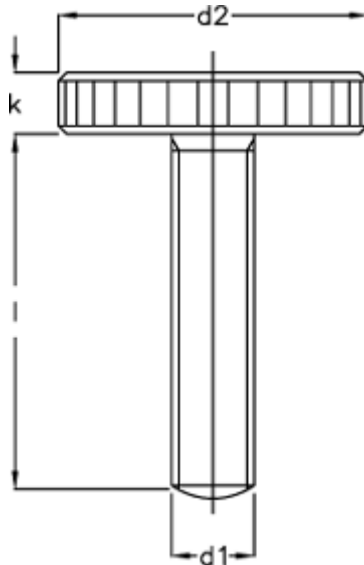

Article number: 20701624

Description: E+G Flat knurled thumb screw DIN 653-M6-30

Measures

d1 = M6

d2 = 24

K = 5.0

Length l = 30